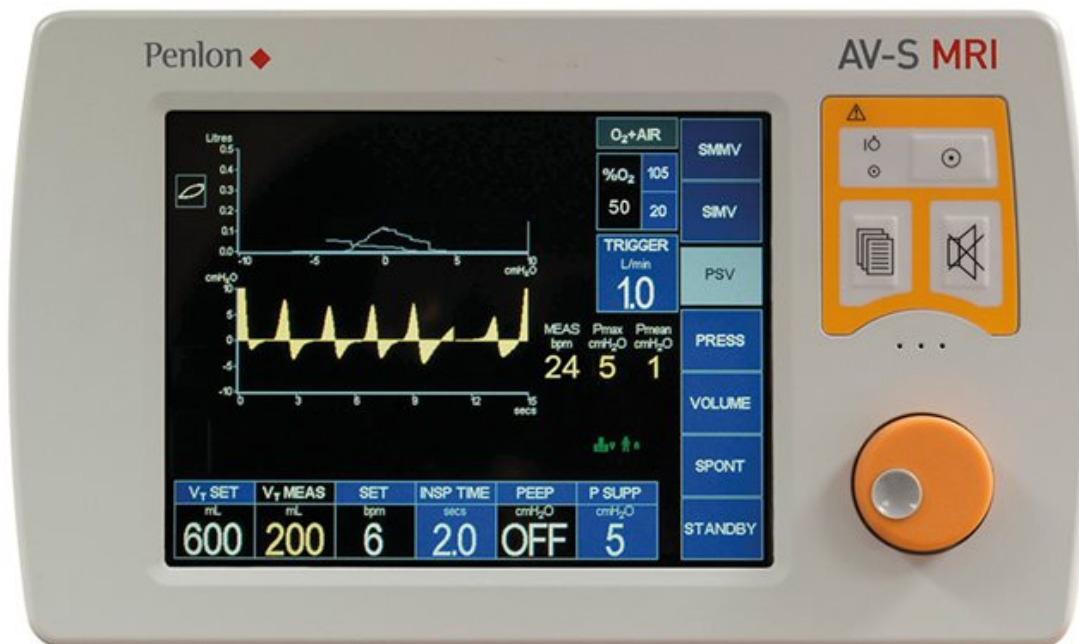

AV-S MRI

The AV-S Ventilator's intuitive user interface and comprehensive support modes provide the optimum therapy for adult, paediatric and neonatal patient profiles.

- Approved for use with 1.5 and 3 tesla scanners, up to 1000 gauss¹
- Combines sophistication and ease of use
- 8.4" colour touchscreen display and com-wheel control
- Volume and Pressure ventilation, plus SMMV, SIMV, PSV, and PEEP
- Single/dual waveform display
- High quality, multi-option product with flexible specification

¹Conditions apply

Product Details

- Volume and Pressure ventilation, plus SMMV, SIMV, PSV, and PEEP
- Integrated oxygen monitor and spirometry
- Absorber/Ventilator interface provides seamless ventilation mode switching
- 60 minutes battery backup
- Adult, paediatric, and site default settings
- Paediatric bellows kit available